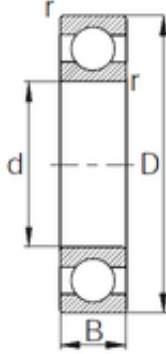

KFY MANUFACTURING MEXICO LIMITED

190 mm x 290 mm x 46 mm CYS D 6038 deep groove ball bearings

Bearing No. 6038

Size	190x290x46 mm
Bore Diameter	190 mm
Outer Diameter	290 mm
Width	46 mm
d	190 mm
D	290 mm
B	46 mm
C	46 mm
r min.	2,1 mm
Weight	9,39 Kg
Basic dynamic load rating (C)	188 kN
Basic static load rating (C0)	201 kN
(Grease) Lubrication Speed	2000 r/min

6038 Bearing 2D drawings and 3D CAD models