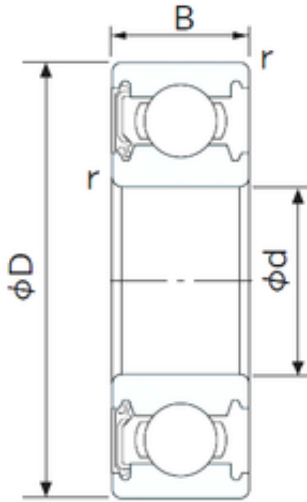

KFY MANUFACTURING MEXICO LIMITED

50 mm x 110 mm x 27 mm CYSD 6310-RS deep groove ball bearings

Bearing No. 6310-RS

Size	50x110x27 mm
Bore Diameter	50 mm
Outer Diameter	110 mm
Width	27 mm
d	50 mm
D	110 mm
B	27 mm
C	27 mm
r min.	2 mm
Weight	1,08 Kg
Basic dynamic load rating (C)	61,8 kN
Basic static load rating (C0)	38,1 kN

6310-RS Bearing 2D drawings and 3D CAD models