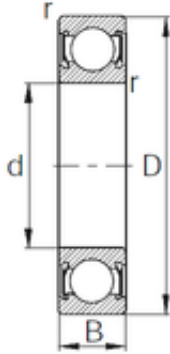

# KFY MANUFACTURING MEXICO LIMITED

20 mm x 32 mm x 7 mm CYSD 6804-2RS deep groove ball bearings

Bearing No. 6804-2RS

Size	20x32x7 mm
Bore Diameter	20 mm
Outer Diameter	32 mm
Width	7 mm
d	20 mm
D	32 mm
B	7 mm
C	7 mm
r min.	0,3 mm
Weight	0,02 Kg
Basic dynamic load rating (C)	3,45 kN

6804-2RS Bearing 2D drawings and 3D CAD models