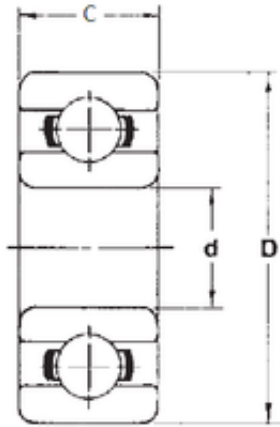

# KFY MANUFACTURING MEXICO LIMITED

38,1 mm x 66,675 mm x 14,288 mm FBJ 77R24  
deep groove ball bearings

Bearing No. 77R24

Size	38.1x66.675x14.288 mm
Bore Diameter	38,1 mm
Outer Diameter	66,675 mm
Width	14,288 mm
d	38,1 mm
D	66,675 mm
B	14,288 mm
C	14,288 mm
Weight	0,178 Kg
Basic dynamic load rating (C)	16 kN
Basic static load rating (C0)	11 kN
(Grease) Lubrication Speed	8000 r/min

77R24 Bearing 2D drawings and 3D CAD models