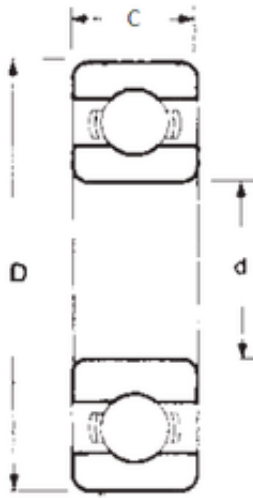

KFY MANUFACTURING MEXICO LIMITED

20 mm x 27 mm x 4 mm FBJ 6704 deep groove ball bearings

Bearing No. 6704

Size	20x27x4 mm
Bore Diameter	20 mm
Outer Diameter	27 mm
Width	4 mm
d	20 mm
D	27 mm
B	4 mm
C	4 mm
Weight	5,9 Kg
Basic dynamic load rating (C)	1,04 kN
Basic static load rating (C0)	0,726 kN
(Grease) Lubrication Speed	8500 r/min

6704 Bearing 2D drawings and 3D CAD models