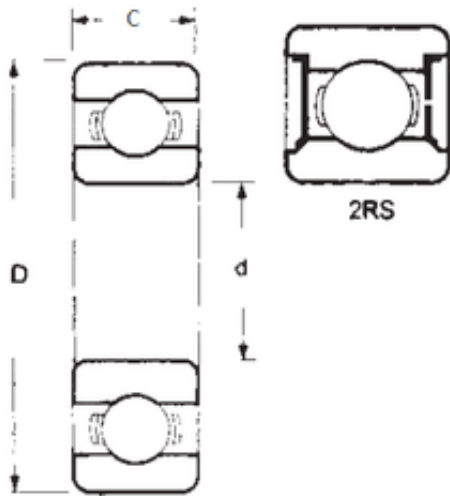

# KFY MANUFACTURING MEXICO LIMITED

20 mm x 27 mm x 4 mm FBJ 6704-2RS deep groove ball bearings

Bearing No. 6704-2RS

Size	20x27x4 mm
Bore Diameter	20 mm
Outer Diameter	27 mm
Width	4 mm
d	20 mm
D	27 mm
B	4 mm
C	4 mm
Weight	5,9 Kg
Basic dynamic load rating (C)	1,04 kN
Basic static load rating (C0)	0,726 kN

6704-2RS Bearing 2D drawings and 3D CAD models