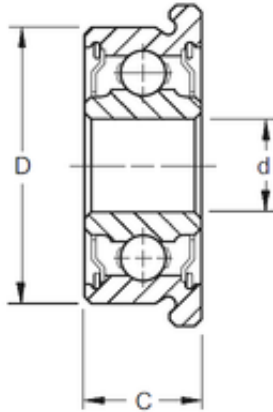

## KFY MANUFACTURING MEXICO LIMITED

7 mm x 19 mm x 6 mm ZEN F607-2RS deep groove ball bearings

Bearing No. F607-2RS

Dimensione	7x19x6 mm
Marchio	ZEN
Diametro del foro	7 mm
Diametro esterno	19 mm
Larghezza	6 mm
d	7 mm
D	19 mm
B	6 mm
C	6 mm
Carico dinamico di base (C)	2,336 kN
Carico statico di base (C0)	0,896 kN

F607-2RS Bearing 2D drawings and 3D CAD models