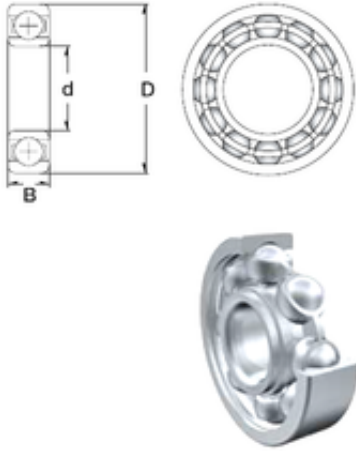

KFY MANUFACTURING MEXICO LIMITED

560 mm x 680 mm x 56 mm ZEN 618/560 deep groove ball bearings

Bearing No. 618/560

Size	560x680x56 mm
Bore Diameter	560 mm
Outer Diameter	680 mm
Width	56 mm
d	560 mm
D	680 mm
B	56 mm
C	56 mm
Basic dynamic load rating (C)	310 kN
Basic static load rating (C0)	560 kN
(Grease) Lubrication Speed	1900 r/min

618/560 Bearing 2D drawings and 3D CAD models