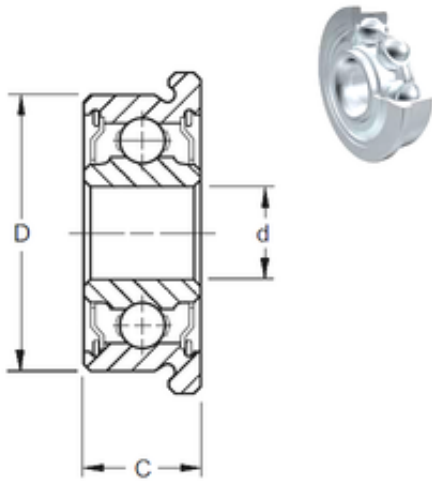

KFY MANUFACTURING MEXICO LIMITED

3 mm x 7 mm x 3 mm ZEN SF683-2Z deep groove ball bearings

Bearing No. SF683-2Z

Size	3x7x3 mm
Bore Diameter	3 mm
Outer Diameter	7 mm
Width	3 mm
d	3 mm
D	7 mm
B	3 mm
C	3 mm
Basic dynamic load rating (C)	0,311 kN
Basic static load rating (C0)	0,112 kN

SF683-2Z Bearing 2D drawings and 3D CAD models