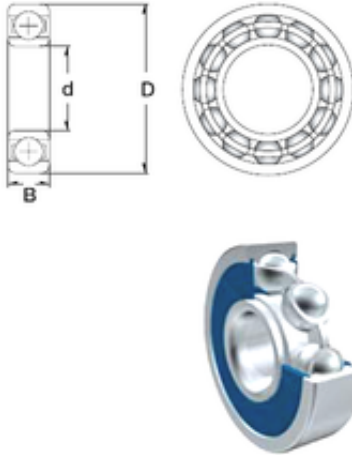

# KFY MANUFACTURING MEXICO LIMITED

45 mm x 75 mm x 10 mm ZEN 16009-2RS deep groove ball bearings

Bearing No. 16009-2RS

Size	45x75x10 mm
Bore Diameter	45 mm
Outer Diameter	75 mm
Width	10 mm
d	45 mm
D	75 mm
B	10 mm
C	10 mm
Weight	0,17 Kg
Basic dynamic load rating (C)	11,5 kN
Basic static load rating (C0)	8,95 kN

16009-2RS Bearing 2D drawings and 3D CAD models