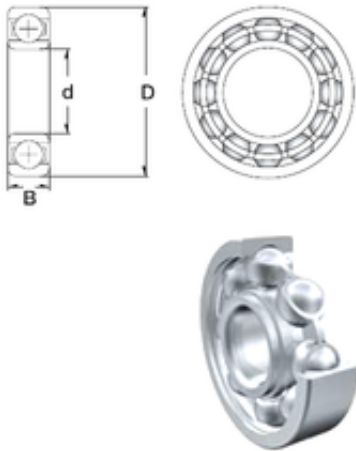

# KFY MANUFACTURING MEXICO LIMITED

60 mm x 95 mm x 11 mm ZEN 16012 deep groove ball bearings

Bearing No. 16012

Size	60x95x11 mm
Bore Diameter	60 mm
Outer Diameter	95 mm
Width	11 mm
d	60 mm
D	95 mm
B	11 mm
C	11 mm
Weight	0,28 Kg
Basic dynamic load rating (C)	20 kN
Basic static load rating (C0)	17,6 kN

16012 Bearing 2D drawings and 3D CAD models