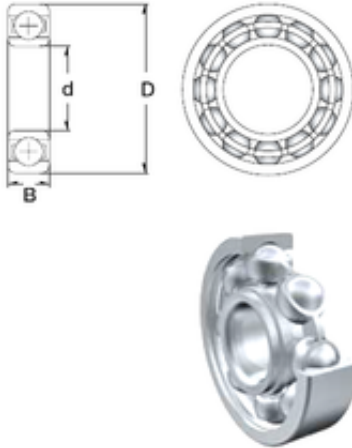

KFY MANUFACTURING MEXICO LIMITED

5 mm x 19 mm x 6 mm ZEN 635 deep groove ball bearings

Bearing No. 635

Size	5x19x6 mm
Bore Diameter	5 mm
Outer Diameter	19 mm
Width	6 mm
d	5 mm
D	19 mm
B	6 mm
C	6 mm
Basic dynamic load rating (C)	2,336 kN
Basic static load rating (C0)	0,896 kN
(Grease) Lubrication Speed	32000 r/min

635 Bearing 2D drawings and 3D CAD models