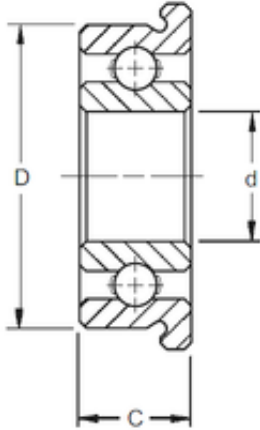

KFY MANUFACTURING MEXICO LIMITED

4 mm x 9 mm x 2,5 mm ZEN SF684 deep groove ball bearings

Bearing No. SF684

Size	4x9x2.5 mm
Bore Diameter	4 mm
Outer Diameter	9 mm
Width	2,5 mm
d	4 mm
D	9 mm
B	2,5 mm
C	2,5 mm
Basic dynamic load rating (C)	0,641 kN
Basic static load rating (C0)	0,227 kN
(Grease) Lubrication Speed	53000 r/min

SF684 Bearing 2D drawings and 3D CAD models