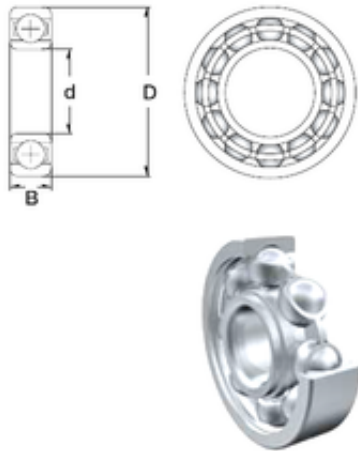

KFY MANUFACTURING MEXICO LIMITED

15 mm x 35 mm x 11 mm ZEN 6202 deep groove ball bearings

Bearing No. 6202

Size	15x35x11 mm
Bore Diameter	15 mm
Outer Diameter	35 mm
Width	11 mm
d	15 mm
D	35 mm
B	11 mm
C	11 mm
Weight	0,045 Kg
Basic dynamic load rating (C)	7,65 kN
Basic static load rating (C0)	3,75 kN

6202 Bearing 2D drawings and 3D CAD models