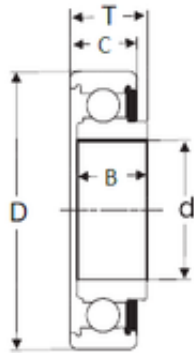

KFY MANUFACTURING MEXICO LIMITED

with one seal

20 mm x 47 mm x 15,24 mm SIGMA 8504 deep groove ball bearings

Bearing No. 8504

Size	20x47x15.875 mm
Bore Diameter	20 mm
Outer Diameter	47 mm
Width	15,875 mm
d	20 mm
D	47 mm
T	15,875 mm
B	15,24 mm
C	14 mm

8504 Bearing 2D drawings and 3D CAD models