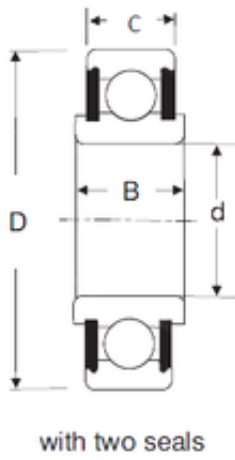

# KFY MANUFACTURING MEXICO LIMITED

30 mm x 72 mm x 27 mm SIGMA 88606 deep groove ball bearings

Bearing No. 88606

Size	30x72x27 mm
Bore Diameter	30 mm
Outer Diameter	72 mm
Width	27 mm
d	30 mm
D	72 mm
B	27 mm
C	19 mm

88606 Bearing 2D drawings and 3D CAD models