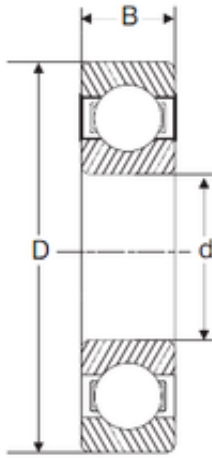

# KFY MANUFACTURING MEXICO LIMITED

65 mm x 140 mm x 33 mm SIGMA 6313 deep groove ball bearings

Bearing No. 6313

Size	65x140x33 mm
Bore Diameter	65 mm
Outer Diameter	140 mm
Width	33 mm
d	65 mm
D	140 mm
B	33 mm
C	33 mm

6313 Bearing 2D drawings and 3D CAD models