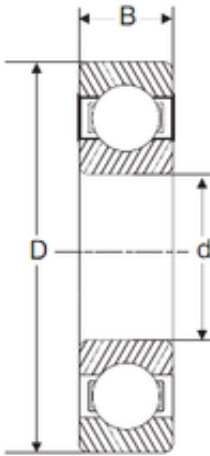

KFY MANUFACTURING MEXICO LIMITED

130 mm x 200 mm x 22 mm SIGMA 16026 deep groove ball bearings

Bearing No. 16026

Size	130x200x22 mm
Bore Diameter	130 mm
Outer Diameter	200 mm
Width	22 mm
d	130 mm
D	200 mm
B	22 mm
C	22 mm

16026 Bearing 2D drawings and 3D CAD models