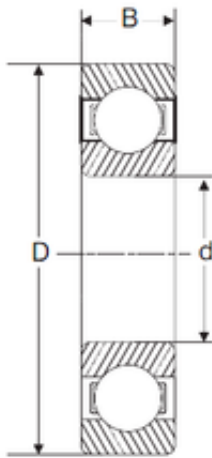

KFY MANUFACTURING MEXICO LIMITED

60 mm x 110 mm x 28 mm SIGMA 62212-2RS
deep groove ball bearings

Bearing No. 62212-2RS

Size	60x110x28 mm
Bore Diameter	60 mm
Outer Diameter	110 mm
Width	28 mm
d	60 mm
D	110 mm
B	28 mm
C	28 mm

62212-2RS Bearing 2D drawings and 3D CAD models