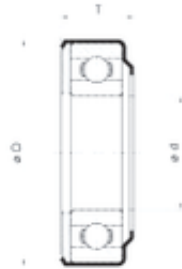

KFY MANUFACTURING MEXICO LIMITED

Fersa F15118 deep groove ball bearings

Bearing No. F15118

Size	63.5x103x21.4 mm
Bore Diameter	63,5 mm
Outer Diameter	103 mm
Width	21,4 mm
d	63,5 mm
D	103 mm

F15118 Bearing 2D drawings and 3D CAD models