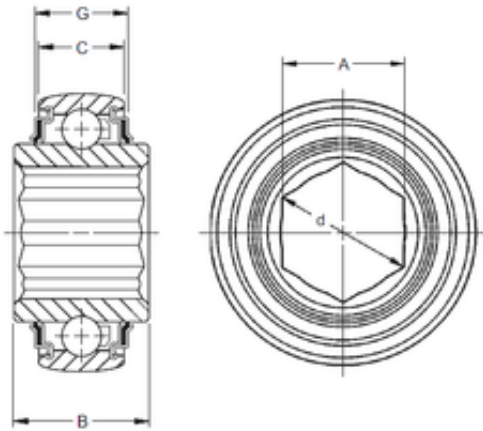

KFY MANUFACTURING MEXICO LIMITED

28,575 mm x 72 mm x 25 mm NTN
SBX0762LLMC4/L738Q1 deep groove ball
bearings

Bearing No. SBX0762LLMC4/L738Q1

Size	28.575x72x25 mm
Bore Diameter	28,575 mm
Outer Diameter	72 mm
Width	25 mm
d	28,575 mm
D	72 mm
B	25 mm
C	19 mm
Category	Bearings
Inventory	0.0
Manufacturer Name	NTN
Minimum Buy Quantity	N/A
Weight / Kilogram	0.396
Product Group	M06110

SBX0762LLMC4/L738Q1 Bearing 2D drawings and 3D
CAD models