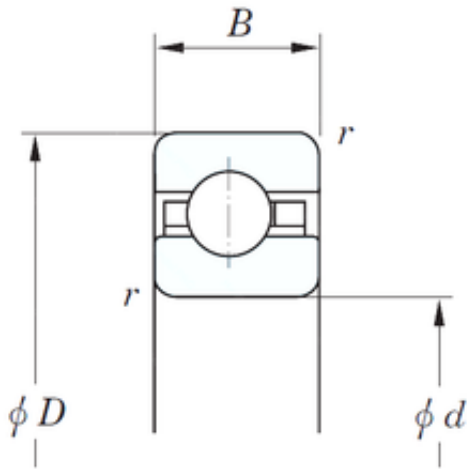

KFY MANUFACTURING MEXICO LIMITED

127 mm x 165,1 mm x 19,05 mm KOYO
KFC050 deep groove ball bearings

Bearing No. KFC050

Size	127x165.1x19.05 mm
Bore Diameter	127 mm
Outer Diameter	165,1 mm
Width	19,05 mm
d	127 mm
D	165,1 mm
B	19,05 mm
C	19,05 mm
r	2 mm
Weight	1,04 Kg
Basic dynamic load rating (C)	30,5 kN
Bearing No.	KFC050
r(min)	2
Cr	30.5
C0r	33.4
Mass(kg)	1.04

KFC050 Bearing 2D drawings and 3D CAD models