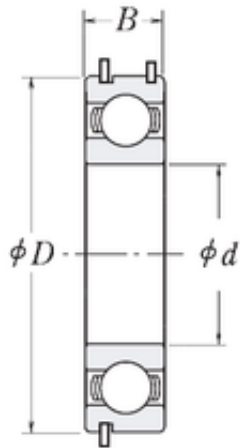

# KFY MANUFACTURING MEXICO LIMITED

35 mm x 80 mm x 21 mm KOYO 6307GPC4  
deep groove ball bearings

Bearing No. 6307GPC4

|                |             |
|----------------|-------------|
| Size           | 35x80x21 mm |
| Bore Diameter  | 35 mm       |
| Outer Diameter | 80 mm       |
| Width          | 21 mm       |
| d              | 35 mm       |
| D              | 80 mm       |
| B              | 21 mm       |
| C              | 21 mm       |

6307GPC4 Bearing 2D drawings and 3D CAD models