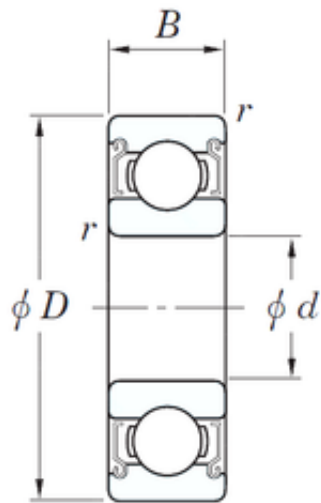

KFY MANUFACTURING MEXICO LIMITED

7 mm x 19 mm x 6 mm KOYO SE 607
ZZSTMSA7 deep groove ball bearings

Bearing No. SE 607 ZZSTMSA7

Size	7x19x6 mm
Bore Diameter	7 mm
Outer Diameter	19 mm
Width	6 mm
d	7 mm
D	19 mm
B	6 mm
C	6 mm
r	0,3 mm
Basic dynamic load rating (C)	2,6 kN

SE 607 ZZSTMSA7 Bearing 2D drawings and 3D CAD
models