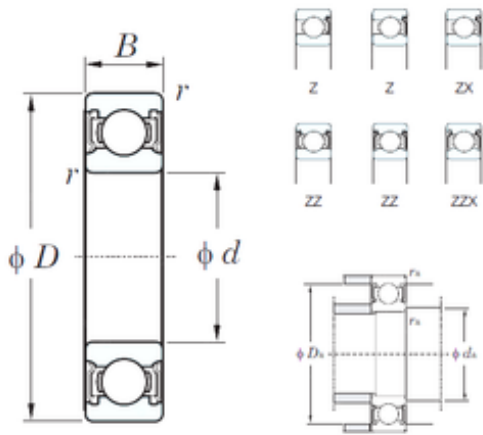

KFY MANUFACTURING MEXICO LIMITED

15 mm x 28 mm x 7 mm KOYO 6902Z deep groove ball bearings

Bearing No. 6902Z

Size	15x28x7 mm
Bore Diameter	15 mm
Outer Diameter	28 mm
Width	7 mm
d	15 mm
D	28 mm
B	7 mm
C	7 mm
r min.	0,3 mm
da min.	17 mm
da max	18 mm
Da max.	26 mm
ra max.	0,3 mm
Weight	0,017 Kg
Basic dynamic load rating (C)	4,3 kN
Basic static load rating (C0)	2,25 kN
(Grease) Lubrication Speed	26000 r/min
(Oil) Lubrication Speed	30000 r/min

6902Z Bearing 2D drawings and 3D CAD models