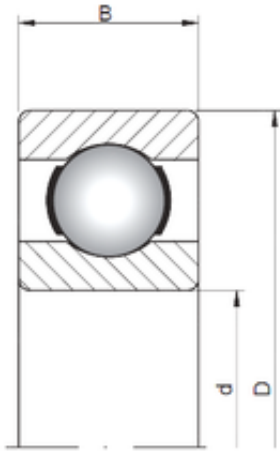

KFY MANUFACTURING MEXICO LIMITED

6 mm x 15 mm x 5 mm ISO 619/6 deep groove ball bearings

Bearing No. 619/6

Size	6x15x5 mm
Bore Diameter	6 mm
Outer Diameter	15 mm
Width	5 mm
d	6 mm
D	15 mm
B	5 mm
C	5 mm

619/6 Bearing 2D drawings and 3D CAD models