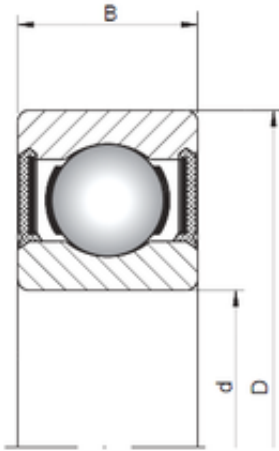

KFY MANUFACTURING MEXICO LIMITED

2,5 mm x 7 mm x 3,5 mm ISO 619/2,5-2RS deep groove ball bearings

Bearing No. 619/2,5-2RS

Size	2.5x7x3.5 mm
Bore Diameter	2,5 mm
Outer Diameter	7 mm
Width	3,5 mm
d	2,5 mm
D	7 mm
B	3,5 mm
C	3,5 mm

619/2,5-2RS Bearing 2D drawings and 3D CAD models