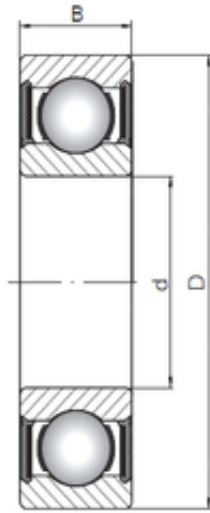

KFY MANUFACTURING MEXICO LIMITED

95 mm x 200 mm x 45 mm ISO 6319-2RS deep groove ball bearings

Bearing No. 6319-2RS

Size	95x200x45 mm
Bore Diameter	95 mm
Outer Diameter	200 mm
Width	45 mm
d	95 mm
D	200 mm
B	45 mm
C	45 mm
Weight	5,65 Kg

6319-2RS Bearing 2D drawings and 3D CAD models