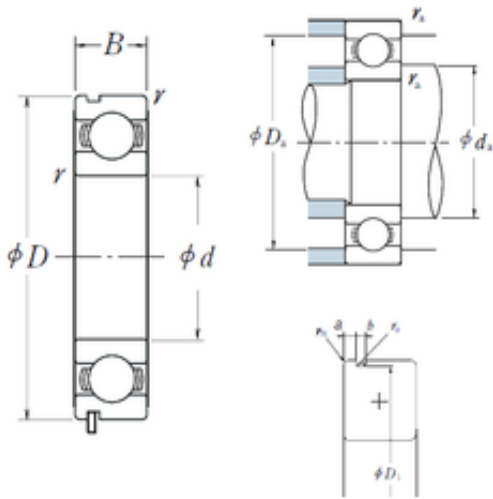

KFY MANUFACTURING MEXICO LIMITED

65 mm x 120 mm x 23 mm NSK 6213N deep groove ball bearings

Bearing No. 6213N

6213N Bearing 2D drawings and 3D CAD models

Size	65x120x23 mm
Bore Diameter	65 mm
Outer Diameter	120 mm
Width	23 mm
d	65 mm
D	120 mm
B	23 mm
C	23 mm
rn	0,5 mm
a	4,06 mm
b	3,1 mm
r min.	1,5 mm
r0 max.	0,6 mm
D1	115,21 mm
da min.	73 mm
da max	80 mm
Da max.	112 mm
ra max.	1,5 mm
Weight	1 Kg
Basic dynamic load rating (C)	57,5 kN
Basic static load rating (C0)	40 kN
(Grease) Lubrication Speed	5 300 r/min
(Oil) Lubrication Speed	6 300 r/min
SRI	8.63
hidYobi	6213N