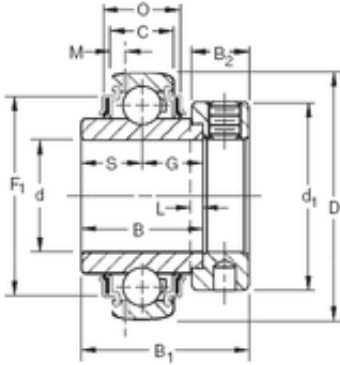

KFY MANUFACTURING MEXICO LIMITED

55,5625 mm x 120 mm x 55,56 mm Timken
GN203KRRB deep groove ball bearings

Bearing No. GN203KRRB

Size	55.5625x120x55.56 mm
Bore Diameter	55,5625 mm
Outer Diameter	120 mm
Width	55,56 mm
d	55,5625 mm
D	120 mm
B	55,56 mm
C	31 mm
P	37,47 mm
O	101,78 mm
d1	82,6 mm
B1	5,49 mm
B2	22,2 mm
G	27,8 mm
L	4,8 mm
S	27,8 mm
F1	73 mm
Weight	2,368 Kg
Basic dynamic load rating (C)	80 kN

GN203KRRB Bearing 2D drawings and 3D CAD models