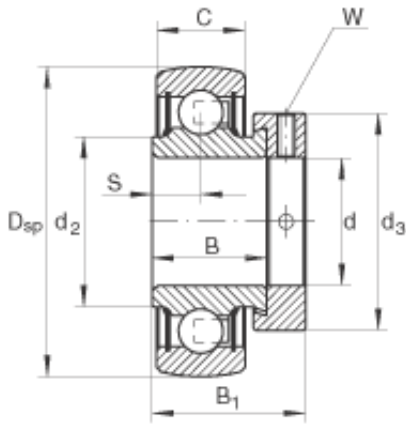

# KFY MANUFACTURING MEXICO LIMITED

RA104-206-NPP-B Bearing 2D drawings and 3D CAD models

## INA RA104-206-NPP-B deep groove ball bearings

Bearing No. RA104-206-NPP-B

Size	31.7500x62x35.8 mm
Bore Diameter	31,7500 mm
Outer Diameter	62 mm
Width	35,8 mm
d	31,7500 mm
d	1 1/4 inch
D <sub>SP</sub>	62 mm
B <sub>1</sub>	35,8 mm
B	23,8 mm
C	18 mm
d <sub>2</sub>	37,4 mm
d <sub>3 max</sub>	44 mm
S	9 mm
W	5/32 inch
m	0,31 kg / Weight
C <sub>r</sub>	19500 N / Dynamic load rating (radial)
C <sub>0r</sub>	11300 N / Static load rating (radial)
Category	Bearings
Inventory	0.0
Manufacturer Name	SCHAEFFLER GROUP
Minimum Buy Quantity	N/A
Weight / Kilogram	0
Product Group	M06110