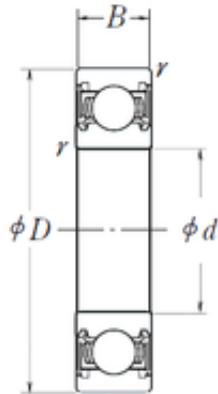

KFY MANUFACTURING MEXICO LIMITED

30 mm x 72 mm x 20 mm FAG 572681 deep groove ball bearings

Bearing No. 572681

Size	30x72x20 mm
Bore Diameter	30 mm
Outer Diameter	72 mm
Width	20 mm
d	30 mm
D	72 mm
B	20 mm
C	20 mm

572681 Bearing 2D drawings and 3D CAD models