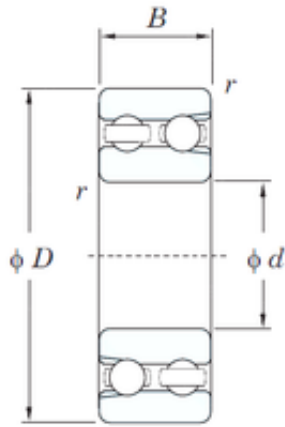

KFY MANUFACTURING MEXICO LIMITED

45 mm x 85 mm x 23 mm FAG 4209BTVH
deep groove ball bearings

Bearing No. 4209BTVH

Size	45x85x23 mm
Bore Diameter	45 mm
Outer Diameter	85 mm
Width	23 mm
d	45 mm
D	85 mm
B	23 mm

4209BTVH Bearing 2D drawings and 3D CAD models