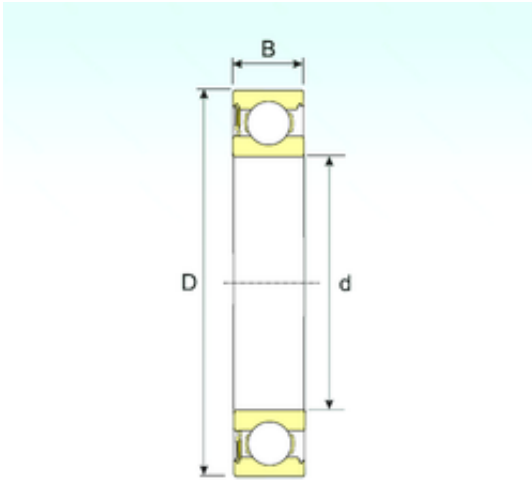

KFY MANUFACTURING MEXICO LIMITED

30 mm x 55 mm x 13 mm ISB 6006-RS deep groove ball bearings

Bearing No. 6006-RS

Size	30x55x13 mm
Bore Diameter	30 mm
Outer Diameter	55 mm
Width	13 mm
d	30 mm
D	55 mm
B	13 mm
C	13 mm
Weight	0,12 Kg
Basic dynamic load rating (C)	13,53 kN
Basic static load rating (C0)	8,14 kN

6006-RS Bearing 2D drawings and 3D CAD models