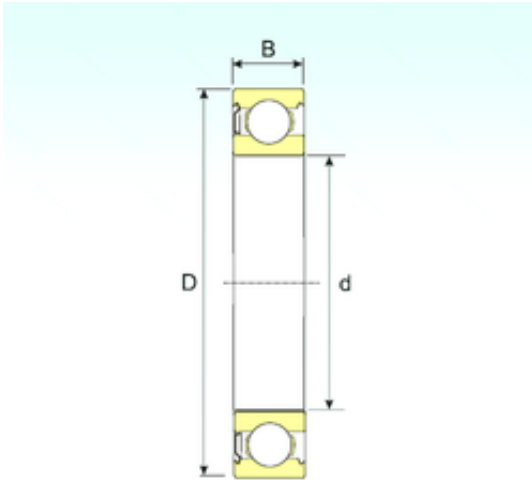

KFY MANUFACTURING MEXICO LIMITED

75 mm x 160 mm x 37 mm ISB 6315-Z deep groove ball bearings

Bearing No. 6315-Z

Size	75x160x37 mm
Bore Diameter	75 mm
Outer Diameter	160 mm
Width	37 mm
d	75 mm
D	160 mm
B	37 mm
C	37 mm
Weight	3 Kg
Basic dynamic load rating (C)	116,62 kN
Basic static load rating (C0)	74,97 kN

6315-Z Bearing 2D drawings and 3D CAD models