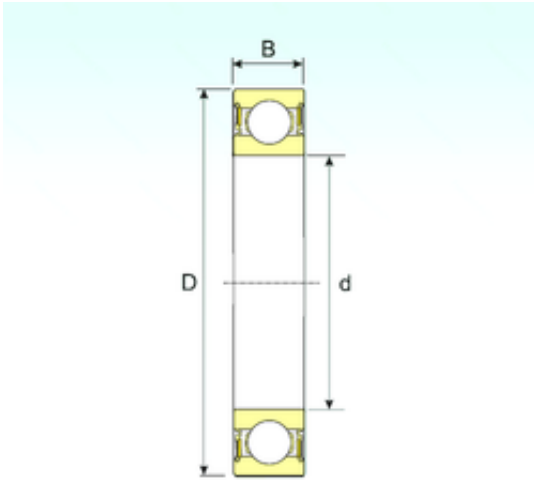

KFY MANUFACTURING MEXICO LIMITED

45 mm x 100 mm x 25 mm ISB 6309-2RS deep groove ball bearings

Bearing No. 6309-2RS

Size	45x100x25 mm
Bore Diameter	45 mm
Outer Diameter	100 mm
Width	25 mm
d	45 mm
D	100 mm
B	25 mm
C	25 mm
Weight	0,83 Kg
Basic dynamic load rating (C)	54,2 kN
Basic static load rating (C0)	30,87 kN

6309-2RS Bearing 2D drawings and 3D CAD models