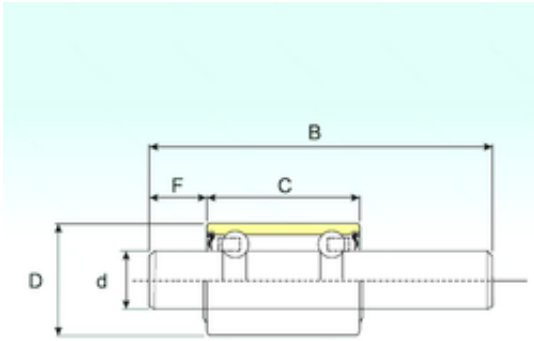

# KFY MANUFACTURING MEXICO LIMITED

15,918 mm x 30 mm x 193,3 mm ISB  
WB1630139 deep groove ball bearings

Bearing No. WB1630139

Size	15.918x30x193.3 mm
Bore Diameter	15,918 mm
Outer Diameter	30 mm
Width	193,3 mm
d	15,918 mm
D	30 mm
B	193,3 mm
C	38,89 mm
F	35,1 mm

WB1630139 Bearing 2D drawings and 3D CAD models