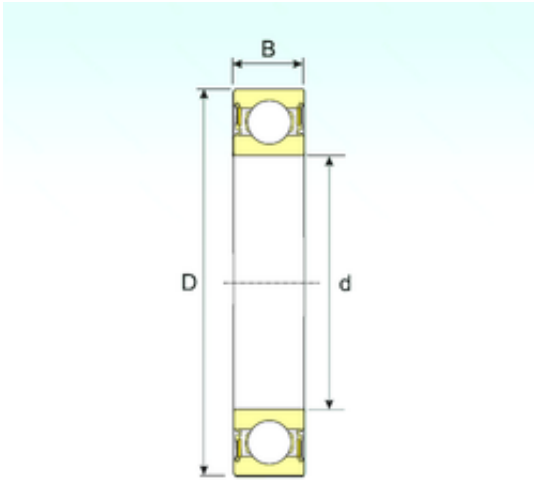

KFY MANUFACTURING MEXICO LIMITED

100 mm x 150 mm x 24 mm ISB 6020-2RS deep groove ball bearings

Bearing No. 6020-2RS

Size	100x150x24 mm
Bore Diameter	100 mm
Outer Diameter	150 mm
Width	24 mm
d	100 mm
D	150 mm
B	24 mm
C	24 mm
Weight	1,25 Kg
Basic dynamic load rating (C)	62,5 kN
Basic static load rating (C0)	53 kN

6020-2RS Bearing 2D drawings and 3D CAD models