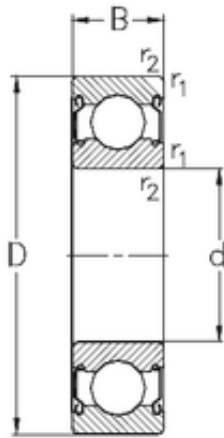

# KFY MANUFACTURING MEXICO LIMITED

25 mm x 42 mm x 9 mm NKE 61905-2Z deep groove ball bearings

Bearing No. 61905-2Z

Size	25x42x9 mm
Bore Diameter	25 mm
Outer Diameter	42 mm
Width	9 mm
d	25 mm
D	42 mm
B	9 mm
C	9 mm
r1 min.	0,3 mm
r2 min.	0,3 mm
Weight	0,045 Kg
Basic dynamic load rating (C)	6,7 kN
Basic static load rating (C0)	4,2 kN

61905-2Z Bearing 2D drawings and 3D CAD models