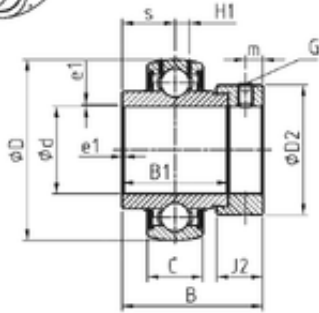

KFY MANUFACTURING MEXICO LIMITED

36,5125 mm x 80 mm x 51,6 mm SNR
EX307-23 deep groove ball bearings

Bearing No. EX307-23

Size	36.5125x80x51.6 mm
Bore Diameter	36,5125 mm
Outer Diameter	80 mm
Width	51,6 mm
d	36,5125 mm
D	80 mm
B	51,6 mm
B1	38,1 mm
C	25 mm
e	2 mm
a	3,96875 mm
m	6,7 mm
s	18,3 mm
D2	55 mm
H1	7,2 mm
Thread (G) - 5/16-24UNF	5/1624UNF
J2	17,5 mm
Weight	0,78 Kg
Basic dynamic load rating (C)	33,5 kN

EX307-23 Bearing 2D drawings and 3D CAD models