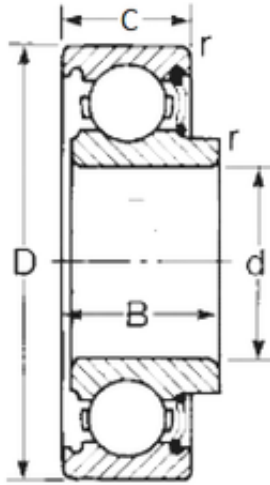

KFY MANUFACTURING MEXICO LIMITED

20 mm x 47 mm x 15,875 mm CYSD 8504 deep groove ball bearings

Bearing No. 8504

Size	20x47x15.875 mm
Bore Diameter	20 mm
Outer Diameter	47 mm
Width	15,875 mm
d	20 mm
D	47 mm
B	15,875 mm
C	14 mm
r min.	1 mm
Weight	0,105 Kg
Basic dynamic load rating (C)	12,84 kN

8504 Bearing 2D drawings and 3D CAD models