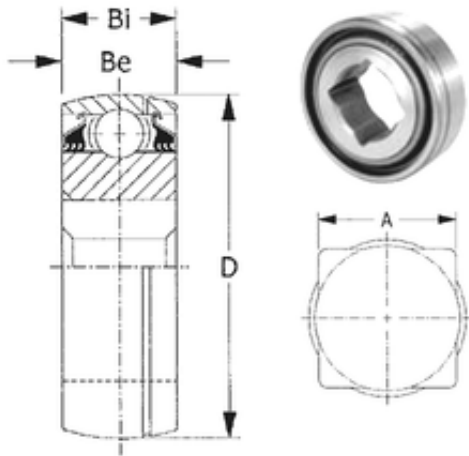

KFY MANUFACTURING MEXICO LIMITED

28,575 mm x 90 mm x 30,175 mm CYSD
GW210PPB4 deep groove ball bearings

Bearing No. GW210PPB4

Size	28.575x90x30.175 mm
Bore Diameter	28,575 mm
Outer Diameter	90 mm
Width	30,175 mm
d	28,575 mm
D	90 mm
B	30,175 mm
C	30,175 mm
Be	30,175 mm
Bi	30,175 mm

GW210PPB4 Bearing 2D drawings and 3D CAD models