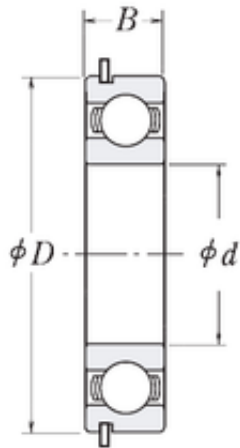

## KFY MANUFACTURING MEXICO LIMITED

30 mm x 47 mm x 9 mm CYSD 6906NR deep groove ball bearings

Bearing No. 6906NR

Size	30x47x9 mm
Bore Diameter	30 mm
Outer Diameter	47 mm
Width	9 mm
d	30 mm
D	47 mm
B	9 mm
C	9 mm
r min.	0,3 mm
Weight	0,06 Kg
Basic dynamic load rating (C)	7,55 kN

6906NR Bearing 2D drawings and 3D CAD models