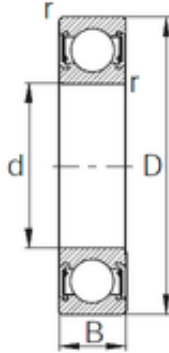

KFY MANUFACTURING MEXICO LIMITED

65 mm x 85 mm x 10 mm CYSD 6813-2RZ
deep groove ball bearings

Bearing No. 6813-2RZ

Size	65x85x10 mm
Bore Diameter	65 mm
Outer Diameter	85 mm
Width	10 mm
d	65 mm
D	85 mm
B	10 mm
C	10 mm
r min.	0,6 mm
Weight	0,13 Kg
Basic dynamic load rating (C)	10 kN

6813-2RZ Bearing 2D drawings and 3D CAD models