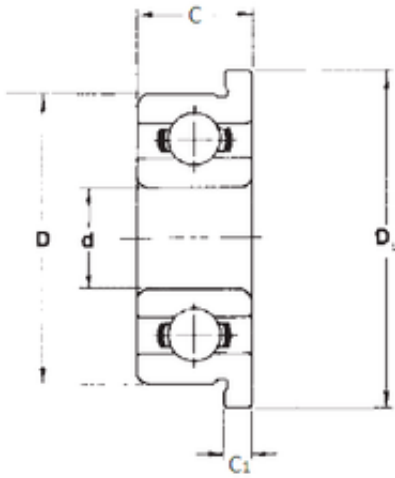

KFY MANUFACTURING MEXICO LIMITED

2 mm x 5 mm x 2 mm FBJ MF52 deep groove ball bearings

Bearing No. MF52

Size	2x5x2 mm
Bore Diameter	2 mm
Outer Diameter	5 mm
Width	2 mm
d	2 mm
D	5 mm
D1	6,2 mm
B	2 mm
C	2 mm
B1	0,6 mm
Weight	0,00019 Kg
Basic dynamic load rating (C)	0,167 kN
Basic static load rating (C0)	0,049 kN
(Grease) Lubrication Speed	85000 r/min

MF52 Bearing 2D drawings and 3D CAD models