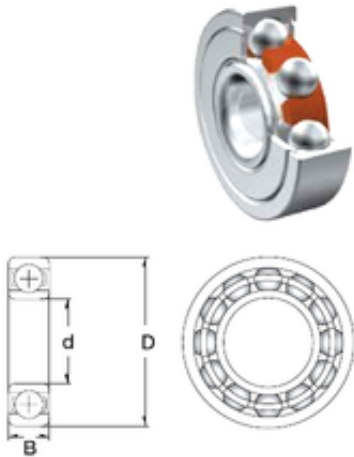

# KFY MANUFACTURING MEXICO LIMITED

17 mm x 30 mm x 7 mm ZEN 61903-Z.T9H.C3  
deep groove ball bearings

Bearing No. 61903-Z.T9H.C3

61903-Z.T9H.C3 Bearing 2D drawings and 3D CAD models

Size	17x30x7 mm
Bore Diameter	17 mm
Outer Diameter	30 mm
Width	7 mm
d	17 mm
D	30 mm
B	7 mm
C	7 mm
Weight	0,01 Kg
Basic dynamic load rating (C)	4,6 kN
Basic static load rating (C0)	2,55 kN