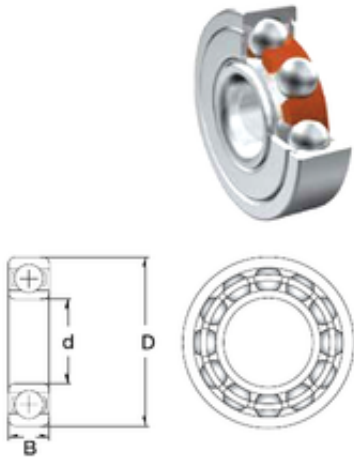

KFY MANUFACTURING MEXICO LIMITED

12 mm x 28 mm x 8 mm ZEN 6001-2Z.T9H.C3
deep groove ball bearings

Bearing No. 6001-2Z.T9H.C3

6001-2Z.T9H.C3 Bearing 2D drawings and 3D CAD models

Size	12x28x8 mm
Bore Diameter	12 mm
Outer Diameter	28 mm
Width	8 mm
d	12 mm
D	28 mm
B	8 mm
C	8 mm
Weight	0,022 Kg
Basic dynamic load rating (C)	5,1 kN
Basic static load rating (C0)	2,37 kN