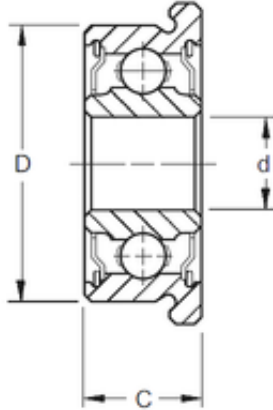

KFY MANUFACTURING MEXICO LIMITED

8 mm x 24 mm x 8 mm ZEN F628-2RS deep groove ball bearings

Bearing No. F628-2RS

| | |
|-----------------------------|-----------|
| Dimensione | 8x24x8 mm |
| Marchio | ZEN |
| Diametro del foro | 8 mm |
| Diametro esterno | 24 mm |
| Larghezza | 8 mm |
| d | 8 mm |
| D | 24 mm |
| B | 8 mm |
| C | 8 mm |
| Carico dinamico di base (C) | 3,333 kN |
| Carico statico di base (C0) | 1,423 kN |

F628-2RS Bearing 2D drawings and 3D CAD models