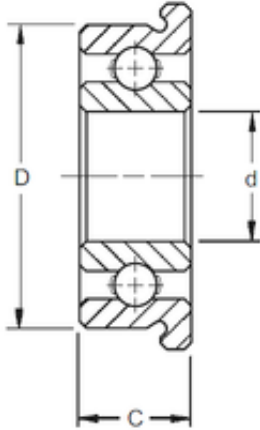

KFY MANUFACTURING MEXICO LIMITED

25 mm x 32 mm x 4 mm ZEN SF61705 deep groove ball bearings

Bearing No. SF61705

Size	25x32x4 mm
Bore Diameter	25 mm
Outer Diameter	32 mm
Width	4 mm
d	25 mm
D	32 mm
B	4 mm
C	4 mm
Basic dynamic load rating (C)	1,091 kN
Basic static load rating (C0)	0,838 kN
(Grease) Lubrication Speed	7000 r/min

SF61705 Bearing 2D drawings and 3D CAD models