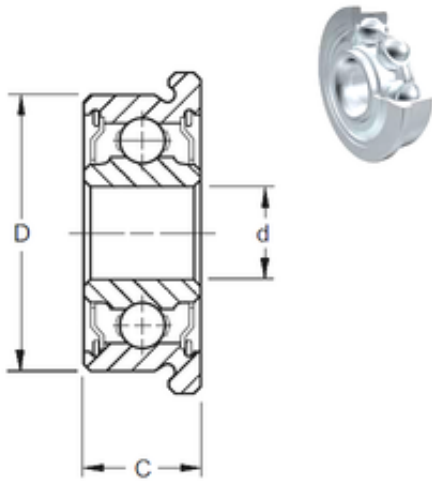

KFY MANUFACTURING MEXICO LIMITED

2,38 mm x 4,763 mm x 2,38 mm ZEN
SFR133-2Z deep groove ball bearings

Bearing No. SFR133-2Z

Size	2.38x4.763x2.38 mm
Bore Diameter	2,38 mm
Outer Diameter	4,763 mm
Width	2,38 mm
d	2,38 mm
D	4,763 mm
B	2,38 mm
C	2,38 mm
Basic dynamic load rating (C)	0,144 kN
Basic static load rating (C0)	0,053 kN
(Grease) Lubrication Speed	80000 r/min

SFR133-2Z Bearing 2D drawings and 3D CAD models